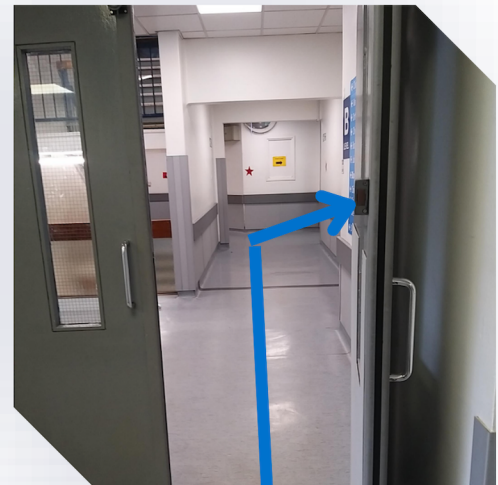

Less than  
 15mins  
walk

Martin  
Wing  
Reception

Leeds  
Chest  
Centre

B to D Floor

Library,  
LGI

Brotherton  
Wing

# Directions from Martin Wing to LGI Library

1) Start in the area in between reception and the exit/entrance. Turn left and go **through the double doors** to walk up to the sign pointing to a chest X ray. **Turn right**

2) Go up the zig zagging corridor, **past Leeds Chest Centre** all the way **to the other side (Old Site)**.

3) Turn right and walk up until you see **Minor Injuries** on your left. Go **up two flights** from B floor to D floor.

*Note: If you go up the lift, once you get to D floor, you will need to go through the blue double doors next to the lift to get to the library*

You will then see LGI library!