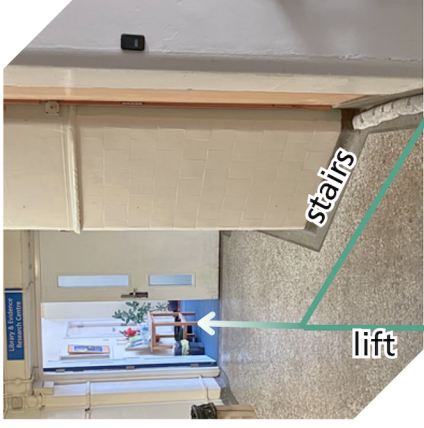

Directions to LGI Library from Brotherton Wing

1. Enter the Brotherton Wing via the Calverley Street entrance. Take the lift or the stairs on the **left of the Reception Desk up one floor** (to Level B).

2. Go down the long corridor and approximately three quarters of the way down on the left hand side is **X34 Minor Injuries Unit**. You will need to go up **2 floors to D floor**.

a) Walking

Go through the double doors, walk up the stairs following the signs round to the library.

b) Lifts

The lift is just next to double doors for minor injuries. Inside you'll see there are number rather than letters. **Press 4** to go up to D floor. (You will need to press 2 to go back).

Turn left out of the lift and immediately turn left again through the double doors. You will see the library straight ahead

Library

B to D Floor

Trust HQ

A to B Floor

Brotherton Wing Reception

Muslim prayer Room

UNISON
the public service union